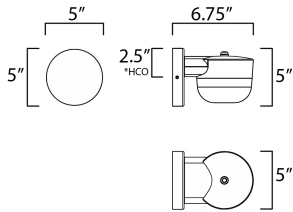

PRODUCT DESCRIPTION

This economical LED option is constructed of Black high impact polycarbonate, making it perfect for multi-family projects. Choose the photocell option to increase the environmental aspect of this fixture.